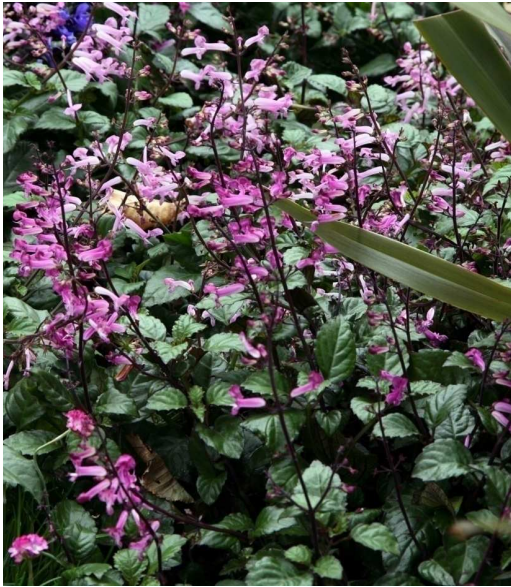

This hardy Australian native produces large flowers on compact plants that reach approximately 30cm tall and 30cm wide. It has pure white petals surrounding centres that turn bright yellow upon maturity.

Bracteantha Dreamtime™ Jumbo White is ideal for borders, pots, garden beds, and fresh and dried floral arrangements.

DELPHINIUM PACIFIC GIANTS™ BLACK KNIGHT

A popular perennial for cottage gardens, borders, spot planting and cut flowers. **Black Knight** has stunning spires of blue flowers that appear within the first year of growth and that reach 120-180cm tall.

Black Knight prefers a full sun to part shade position, and a soil with good drainage.

NEW RELEASE AUTUMN 2012

fLORIANA®

IMPRESSIONS™

PLECTRANTHUS CAPE ANGELS® DARK PINK Ⓢ

This new addition with spikes of charming deep pink flowers displayed above lush, deep green foliage joins **Cape Angels® White** and **Cape Angels® Purple** in the range for a fully rounded offering.

These hardy, compact plants are suited to a range of garden applications including rockeries, borders, garden beds and pots.

Semi-drought tolerant once established Cape

Angels Plectranthus are ideal for shaded positions under eaves or tree canopies.